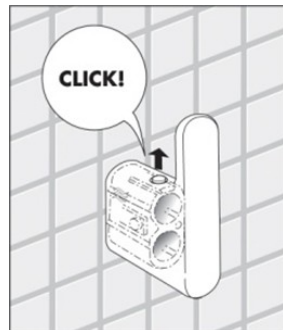

**MITO**  
**WALL MOUNT SOAP DISH**  
(Chrome - A2011)  
(Brushed Nickel - A2011AC)

Features:  
Unique "Click" installation  
No grub screw required

Proudly imported and distributed by  
Gro Agencies Pty Ltd  
Unit 2 / 37 Howe St, Osborne Park, WA, 6017  
P 08 9446 3288 E info@groagencies.com.au W www.groagencies.com.au