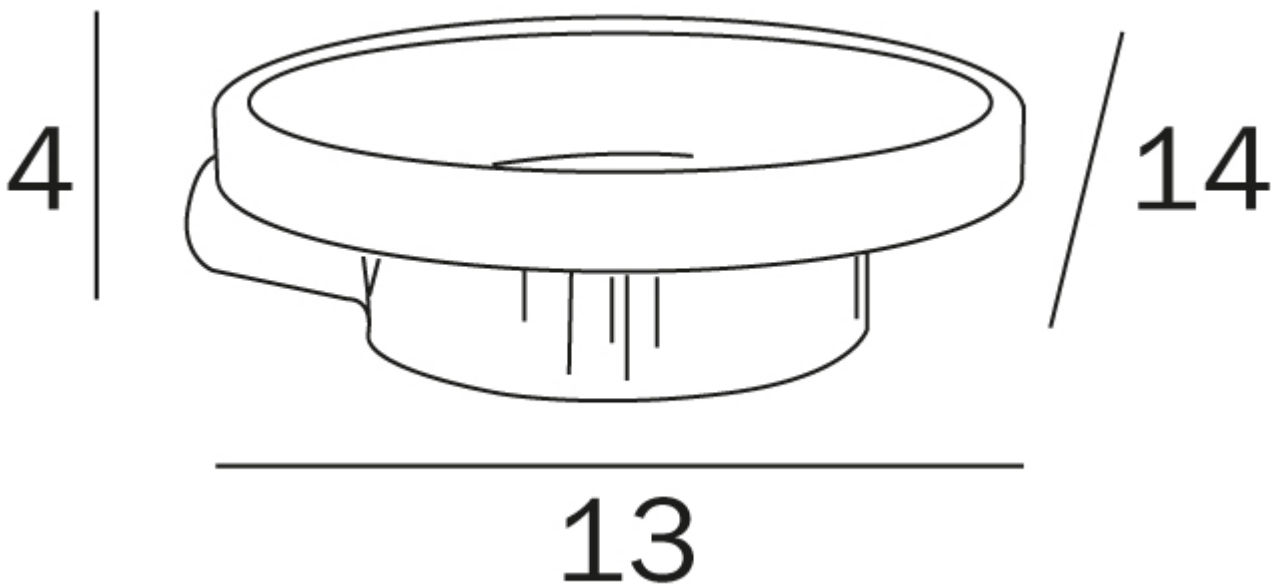

**MITO**  
**WALL MOUNT SOAP DISH**  
(Chrome - A2011)  
(Brushed Nickel - A2011AC)

Features:  
Unique "Click" installation  
No grub screw required

Proudly imported and distributed by  
Gro Agencies Pty Ltd  
Unit 2 / 37 Howe St, Osborne Park, WA, 6017  
P 08 9446 3288 E info@groagencies.com.au W www.groagencies.com.au